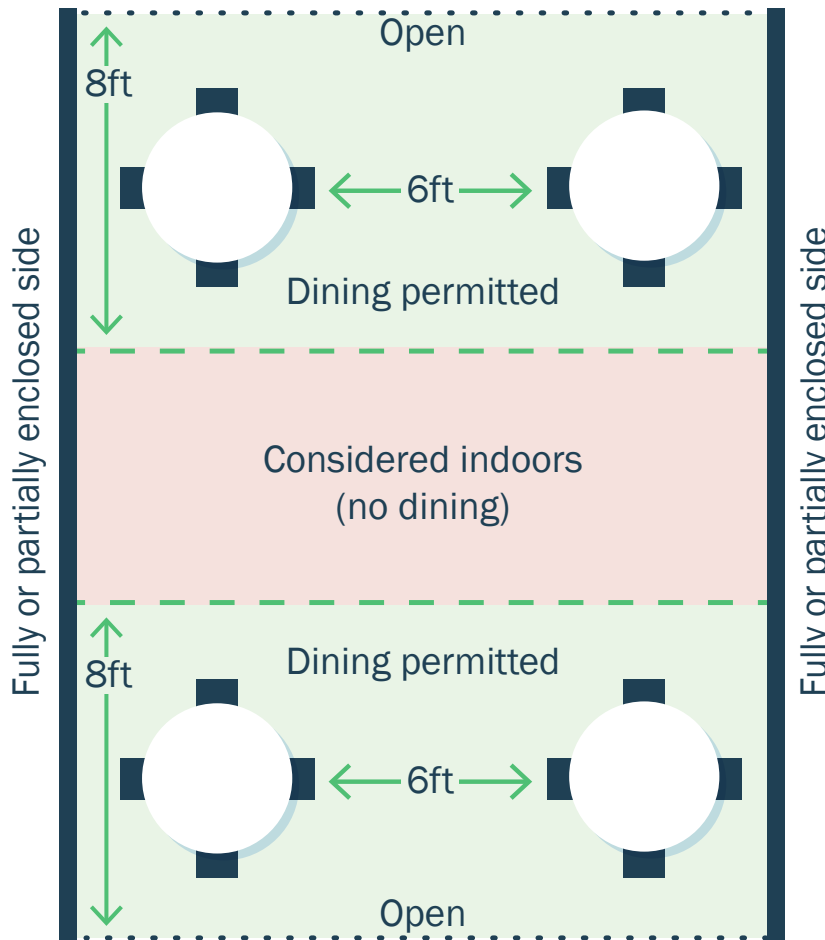

# Outdoor Seating Enclosures

Open roofs or sides must be completely open to count. Partial roofs or sides, such as half tent sides or a low wall with open windows, count as closed sides.

## Allowed

Fully enclosed space, like an igloo or small hut, with no more than 6 people from 1 household inside

## Limited Seating

## Not Allowed

Fully enclosed space, like an igloo or small hut, with 7+ people or 2+ households inside